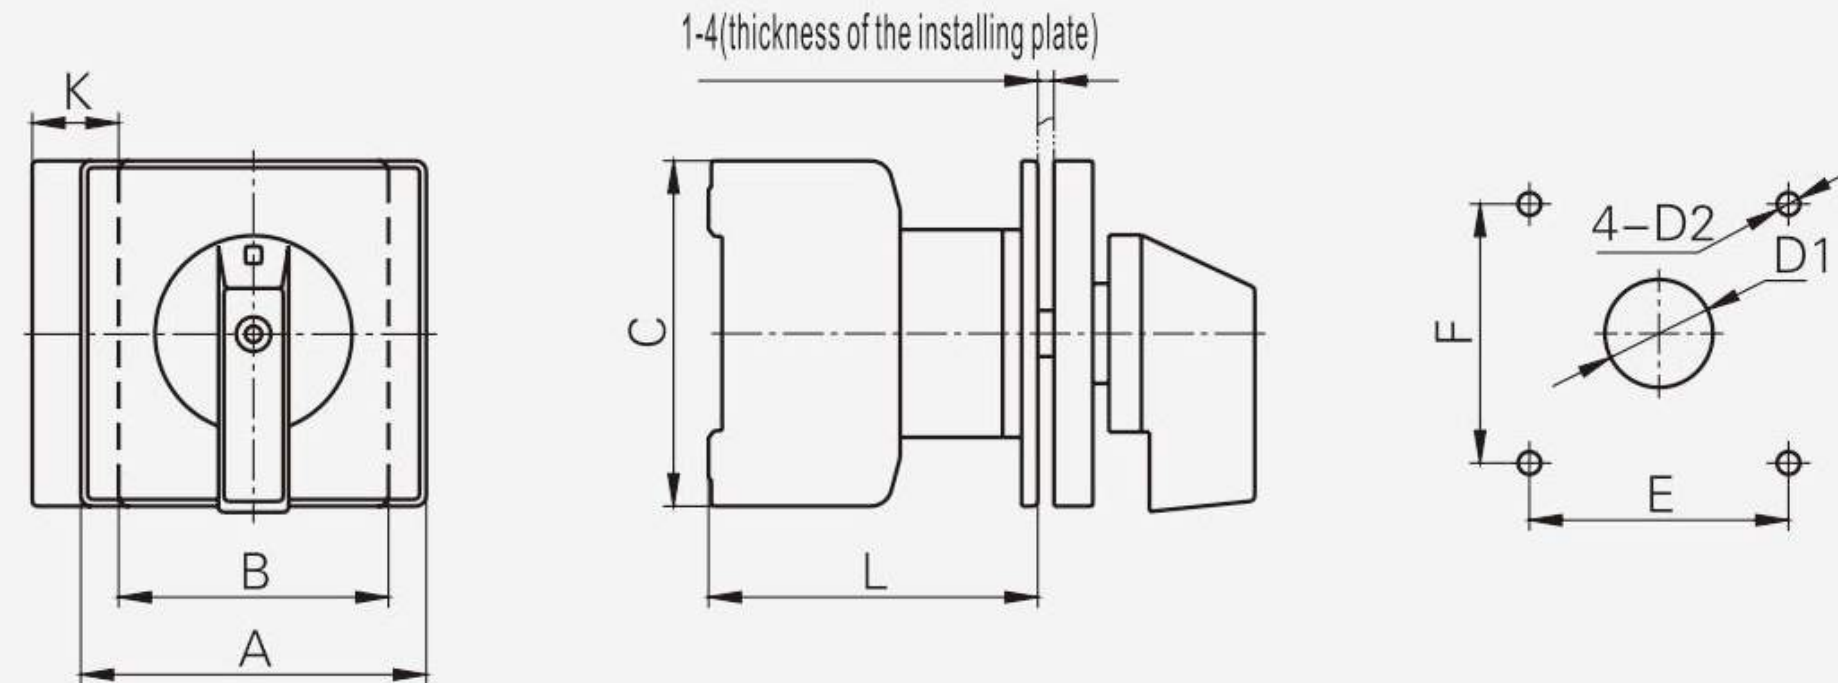

FS30 Series Rotary Switch

Dimensions and installation

Escutcheon plate installation

Specification	Dimensions (mm)					Installation (mm)			
	A	B	C	K	L	E	F	D1	D2
FS30 -40	□64	50	64	16	67	48	48	∅10	∅4.2
FS30 -80	□64	70	80	22.5	82	48	48	∅10	∅4.2