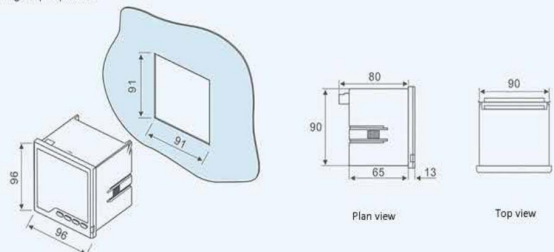

1) Basic electric quantity measuring+input of switching value+analog transmitting output

4	5	6	7	8	9	11	12	13	14							
Ia*	Ia	Ib*	Ib	Ic*	Ic	Ua	Ub	Uc	Un							
Input of current signal						Input of voltage signal										
75	76	77	78	79	80	81	30	31	30	32	30	33	30	34		
DI5	DI6	DI7	DI8	DI9	DI10	DI11	A0+	A01	A0+	A02	A0+	A03	A0+	A04		
Input of switching value							Analog output									
Auxiliary power supply		Switching value input					Reactive pulse		Active pulse		RS458-1				RS458-2	
L	N	DI1	DI2	DI3	DI4	COM	Eq+	Eq-	Ep+	Ep-	A	B	A	B		
1	2	15	16	71	72	70	11	12	20	18	18	17	16	15		

Note: when it is not the same as the wiring diagram on the instrument shell, the latter shall prevail.